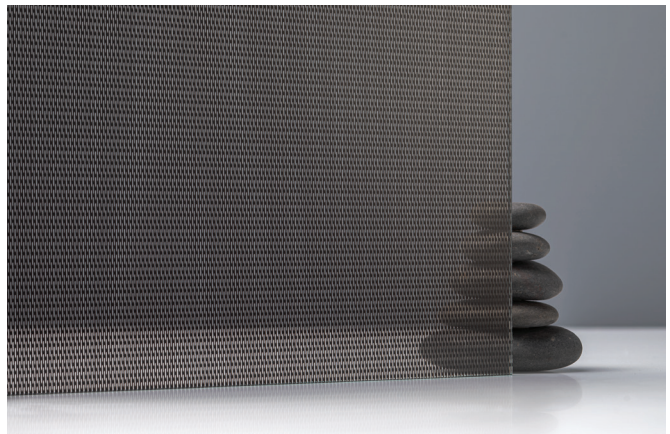

FULL SHEET PATTERN ORIENTATION

NOTE: THE ABOVE ILLUSTRATION IS FOR ORIENTATION ONLY.
ACTUAL PATTERN MAY VARY FROM PATTERN SHOWN.

PATTERN DETAIL 1:1

PROFILE 1:1

SWATCH

MATERIAL: VIVITELA LOOM

PATTERN: LATTICE (VERTICAL)

COLOR: BLACK

CONFIGURATION: VIEW

SHEET DIMENSIONS: 60" x 120" x 0.37"

(1524mm x 3048mm x 9.4mm)

QTY: _____

APPROVED BY: _____

UNLESS OTHERWISE SPECIFIED, DIMENSIONS ARE IN INCHES		FORMS+SURFACES ® 30 Pine Street, Pittsburgh, PA 15223 Tel(800) 451-0410 Fax(412) 781-7840	
TOLERANCES (UNLESS OTHERWISE SPECIFIED): FRACTIONAL: ±1/8 ANGULAR/BEND: ±1° TWO PLACE DECIMAL: ±.030 THREE PLACE DECIMAL: ±.020		NAME	DATE
MATERIAL: VIVITELA LOOM		DWN	NQ 04/22/2022
PATTERN: LATTICE		DO NOT SCALE DRAWING	
WEIGHT: -		PROPRIETARY AND CONFIDENTIAL	
SOURCE: -		THE INFORMATION CONTAINED IN THIS DRAWING IS THE SOLE PROPERTY OF FORMS+SURFACES. ANY REPRODUCTION IN PART OR AS A WHOLE WITHOUT WRITTEN PERMISSION IS PROHIBITED.	
SCALE: N.T.S		SIZE	DWG. NO.
		B	000
		REV	SHEET
		000	1 OF 1