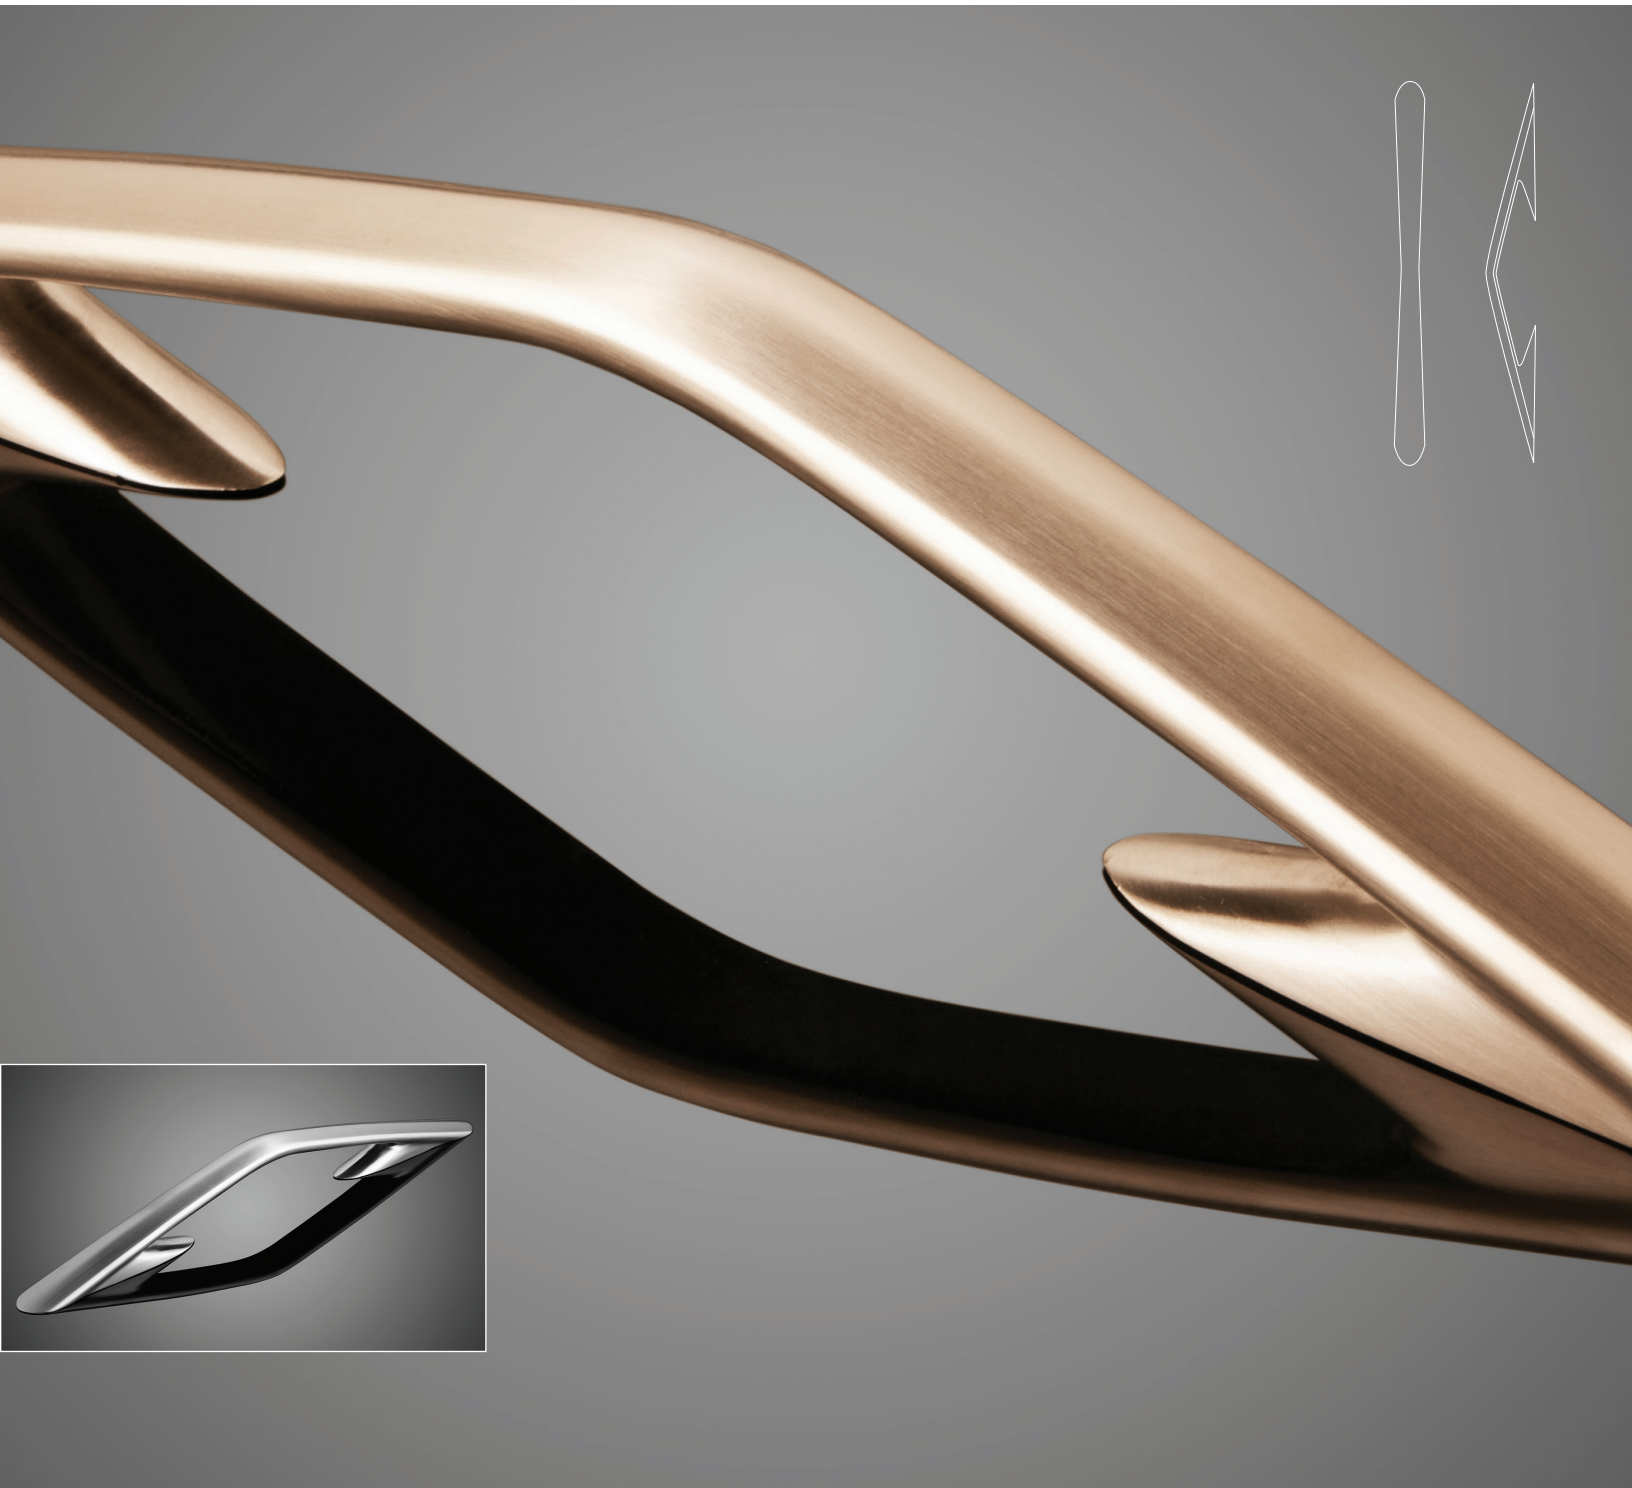

TRANGO™ DOOR PULLS / HDTRN SERIES

PRODUCT DATA

TRANGO™ DOOR PULLS / HDTRN SERIES

PRODUCT DATA

Trango Door Pulls blend bold angularity with sensuous curves to make a dramatic design statement. Pulls are cast in solid stainless steel or bronze and are accentuated by a rich selection of finishes.

PRODUCT DETAILS

The following applies to all Trango Door Pull designs shown on page 2.

MATERIAL & FINISH			MAINTENANCE
Stainless Steel	US32	Polished Stainless Steel	Trango Door Pulls are well-suited for interior or exterior use. Regular maintenance will help ensure the lasting beauty of each pull. For more information, please refer to the Door Hardware Care & Maintenance document found on our website.
	US32D	Satin Stainless Steel	
	SSS	Stippled Stainless Steel	
Bronze	US9	Polished Bronze	
	US10	Satin Bronze	
	SBR	Stippled Bronze	
	US10B	Oil-Rubbed Bronze	
	S10	Stippled Oil-Rubbed Bronze	

MOUNTING OPTIONS

Trango Door Pulls are installed using Mounting System “C” as shown below. To ensure a secure installation, a thread-locking adhesive such as Loctite® is recommended. For more information, refer to the Door Pull Installation Manual on our website.

MOUNTING SYSTEM "C"

				
C1	C2	C3*	C4	C5
Single mount	Concealed single mount	Concealed single mount	Back-to-back mount	Back-to-back mount
Solid wood core or hollow metal door with through bolt.	Hollow metal door with shoulder bolt and customer's reinforcement.	Solid wood core door with shoulder bolt and threaded insert.	Solid wood core or hollow metal door with shoulder bolt.	Tempered glass door with shoulder bolt.